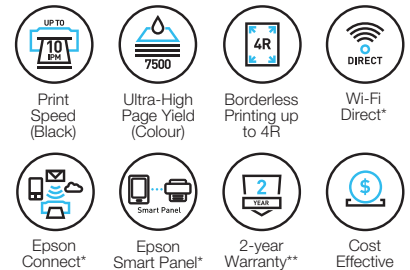

DESIGNED FOR IMPRESSIVE PRINTS BEYOND BORDERS.

The multifunctional printing solutions - EcoTank L3210/L3211 and L3250/L3251 - are designed to improve business cost savings and print productivity. Expect a high print yield of up to 4,500 pages for black-and-white, and 7,500 pages for colour. You can even print borderless photos up to 4R size. The integrated ink tanks and designated nozzles ensure spill-free and error-free refilling. The EcoTank L3250/L3251 delivers convenient wireless connectivity, enabling direct printing from smart devices. You can download the Epson Smart Panel* app to your mobile device and easily manage your printing functions and printer setup, making this especially useful for non-panel printers. Make the smart business move with the right print solution today.

IT'S IN THE DETAILS.

Low Cost, High Yield

Get a higher page yield and lower your printing cost with affordable spill-free ink bottles.

Borderless Printing

Print professional quality, borderless photos up to 4R size.