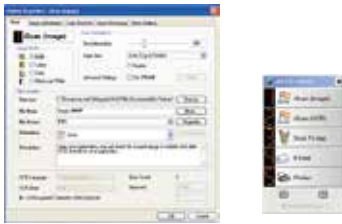

Avision | AV332U Sheetfed Scanner

Avision's Button Manager V2

-Completes your scan with a single step

The Button Manager V2 main screen

Button Manager V2 makes it easy for you to scan and send your image to your favorite destinations with a press one button. Now the new version comes with an innovative feature to let you scan and automatically upload the scanned document to popular cloud repositories such as Google Docs, Microsoft SharePoint, or FTP. In addition, the iScan feature allows you to insert the scanned image or recognized text after optional OCR (Optical Character Recognition) process to your text editor such as Microsoft Word to get your job done easily and quickly.