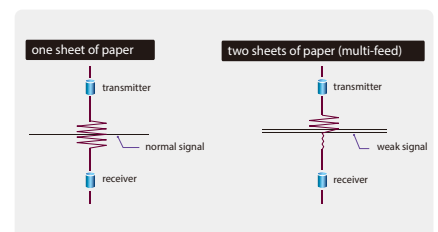

Overview

The AV332U is a 32ppm/ 64ipm, duplex sheetfed scanner that is fast, reliable, and affordable for business where scanning plastic ID cards, business cards, documents or other heavy card stock is necessary. With the straight paper path, the scanner supports paper from 27-413 g/m² (7 ~ 110 lb) in weight and in 8.5 x 14 in. (legal) in size and allow embossed plastic cards such as credit cards, or driver's license up to 1.25 mm thick to be transmitted smoothly. Ultrasonic multi-feed detection assures you that not a single page of your documents will be lost.

Innovative Design to Save Your Space

The AV332U boasts a unique and stylish design as both the input and output paper tray can be folded when not in use. The paper tray also helps to protect the unit from dust. Unlike bulky conventional scanners, the slim AV332U can be easily carried and fit on a desk without taking up a lot of space.

Compact and earth-friendly design

The AV332U is compact and earth-friendly in design since it uses CIS (contact image sensor) technology which requires smaller space and the LED lamp as the light source. The LED lamps are lower power consumption and are designed to last for the life of the scanner.

Ultrasonic Multi-Feed Detection

With the built-in ultrasonic multi-feed detection capability, the scanner allows you to set overlapped paper by detecting paper thickness between document. When multi-feed is detected a warning message will be prompted.