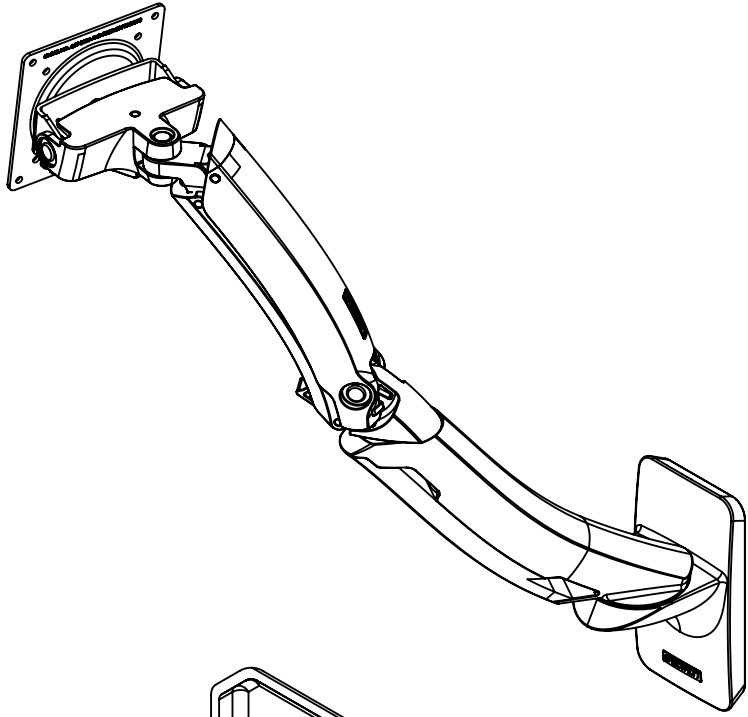

Assembly Instructions

Montageanleitung

WT-TOUCH22-AA

22" touchscreen with arm for stand

1x

1x

1x

4x

7

8

WT36-STAND
+ MONITOR