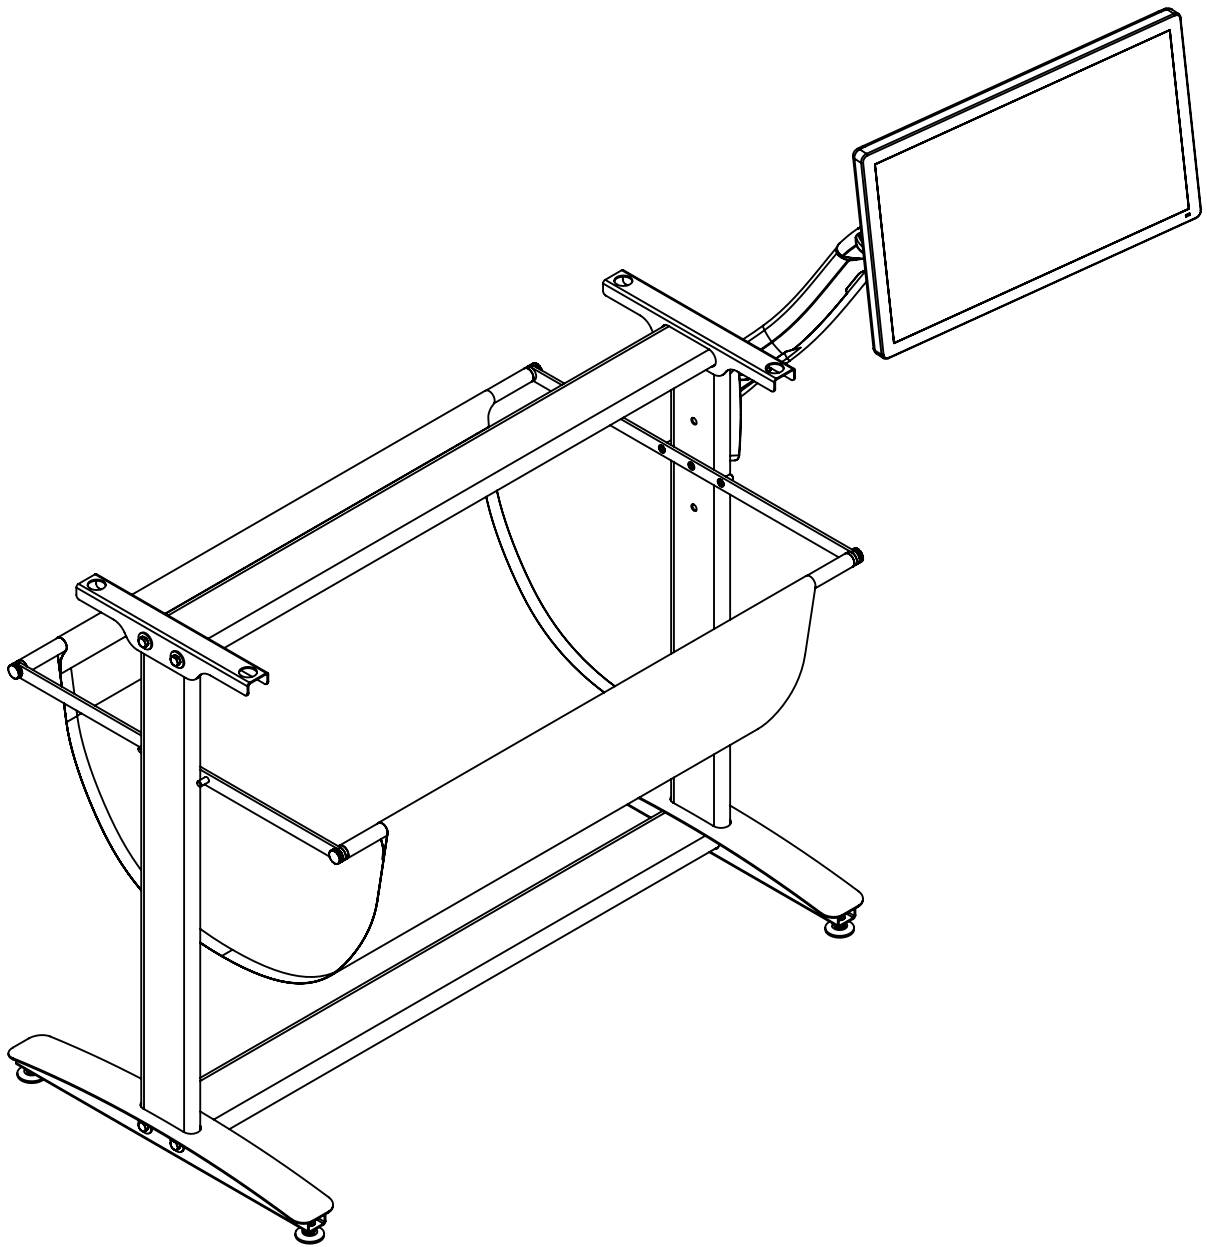

Assembly Instructions

Montageanleitung

WT-TOUCH22-AA

22" touchscreen with arm for stand

1x

1x

1x

4x

7

8

WT36-STAND
+ MONITOR