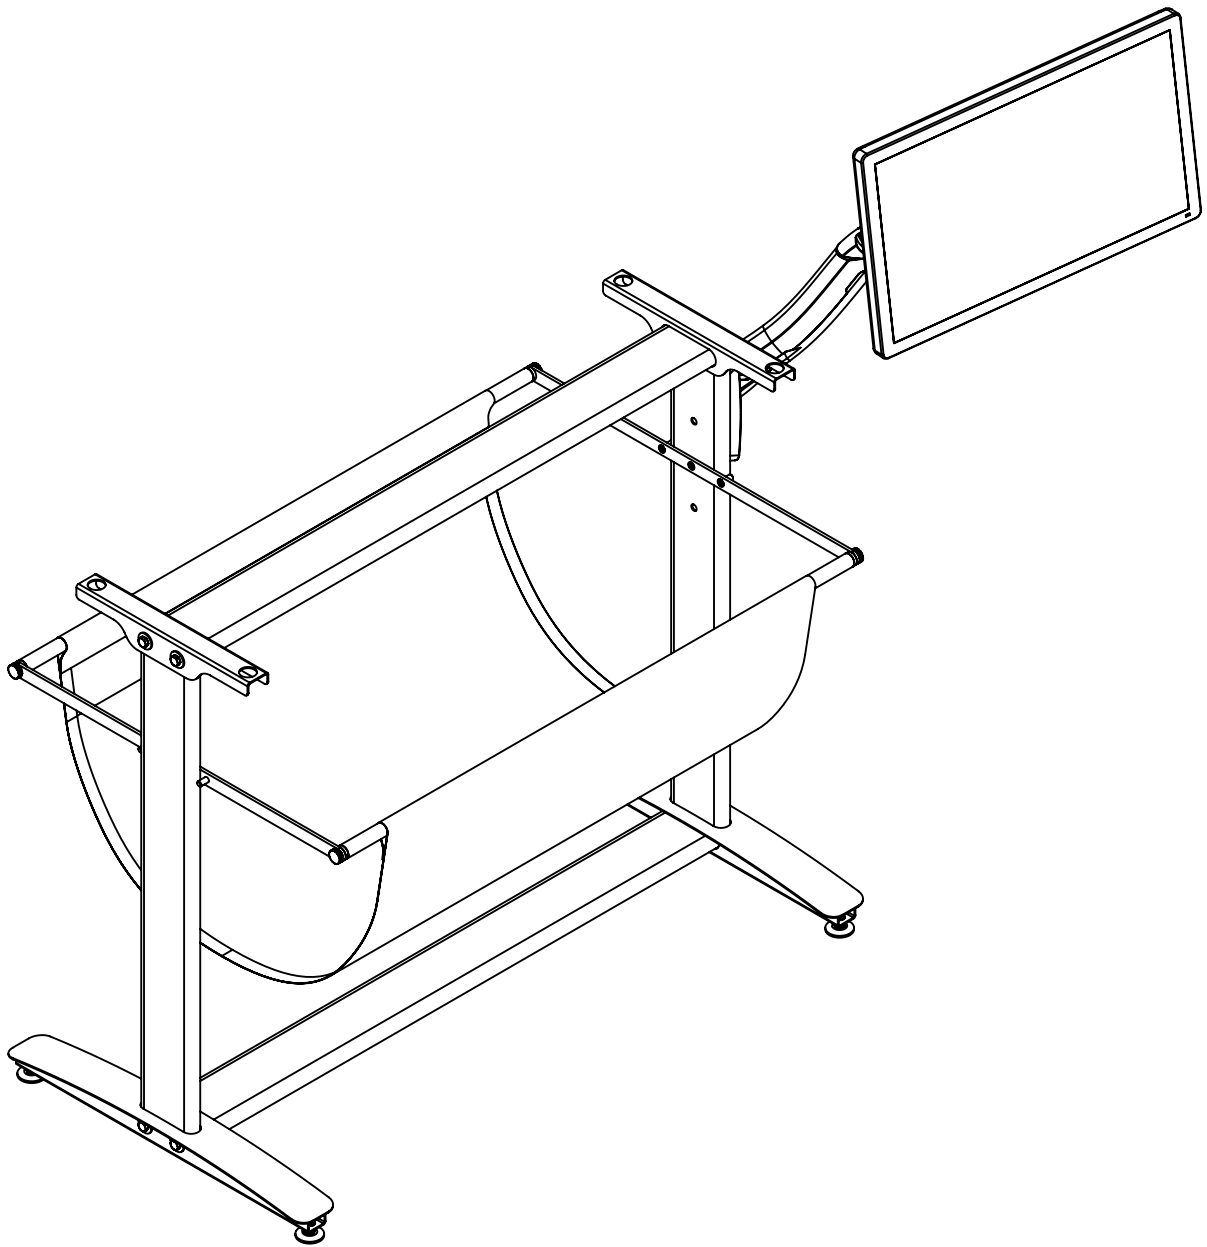

Assembly Instructions

Montageanleitung

WT-TOUCH22-AA

22" touchscreen with arm for stand

1x

1x

1x

4x

4x 

7

8

WT36-STAND
+ MONITOR