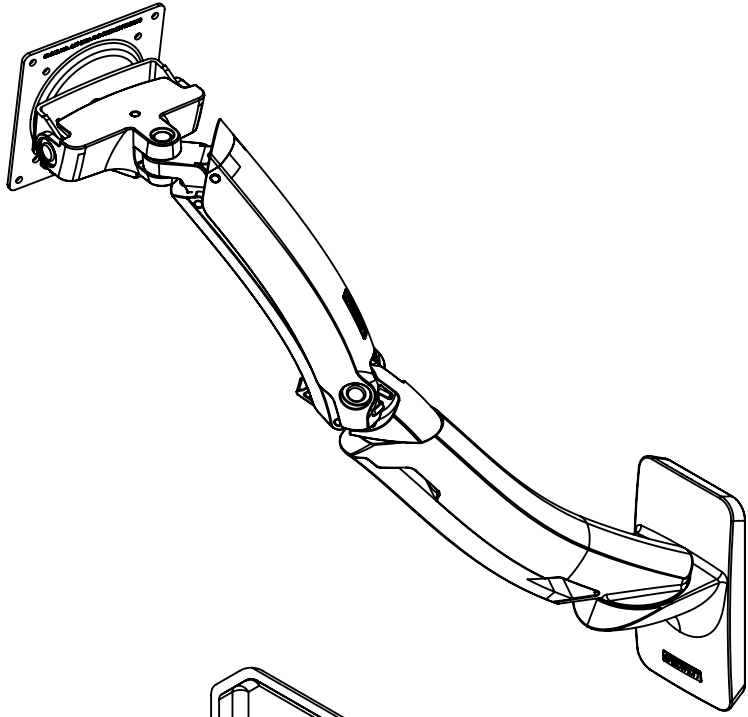

Assembly Instructions

Montageanleitung

WT-TOUCH22-AA

22" touchscreen with arm for stand

1x

1x

1x

4x

4x 

7

8

WT36-STAND
+ MONITOR