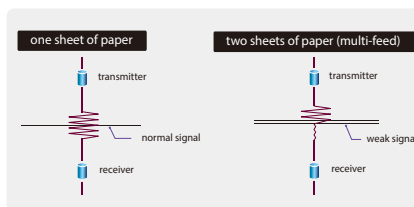

A Compact and Affordable Duplex Scanner

Features:

- AD340G scans 40 ppm/80ipm (at A4, Color, 300 dpi)
- Easy to carry due to the slim design
- Support embossed plastic cards
- Ultrasonic multi-feed detection
- Professional bundled software applications include Avison Button Manager V2, AVScan X, PaperPort SE 14
- Earth-friendly LED technology
- Compact ADF holds up to 50 pages
- Press and scan to cloud servers such as Google Drive, FTP, Evernote, and Microsoft SharePoint via Button Manager V2
- Latest USB3.2 Gen 1x1 connectivity for faster transmission speed

Overview

The AD340G is a 40 ppm/ 80 ipm, duplex sheetfed scanner that is fast, reliable, and affordable for business where scanning plastic ID cards, business cards, documents or other heavy card stock is necessary. Embedded with Avison-developed image processor, the scanned image can be automatically cropped, straightened, and optimized with enhanced speed.

Ultrasonic multi-feed detection

With the built-in ultrasonic multi-feed detection capability, the scanner allows you to set overlapped paper by detecting paperthickness between document. When multi-feed is detected a warning message will be prompted.

Color, and graphical LCD display

The AD340G is easy to use through the LCD display and buttons on the panel.

By selecting your destination and pressing the "Scan" button, the scan can be done and the scanned image can be sent to your specified destination application such as e-mail, printer, or your favorable image-editing software application. Up to nine frequently used scan settings and destinations can be preset for different scanning needs.