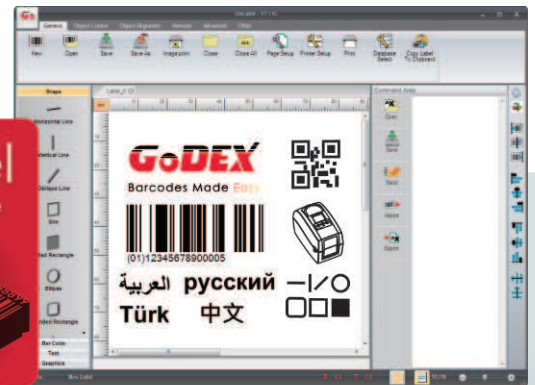

Applications

Applications for Labels & Barcodes

DT2x / DT4x are the ultimate tool for barcode printings in any industry.

Warehouses, Logistic & Transportation

Shelf labels, product serial number labels, inventory management, shipping labels, pallet labels, carton labels, etc.

Health Care

Tube tags, pharmaceutical labels, patient identification, medical records and laboratory specimen tags.

Retail

Price tags, content labels, jewelry labels, courier tracking label, receipts for registered mails, bills of landing (B / L), postage labels, etc.

GoDEX

LABEL DESIGN SOFTWARE

GoLabel Software / User Friendly

GoLabel is based on a WYSIWYG (what you see is what you get) user interface, makes everything so easy for you to create and print barcode labels. GoLabel is the first-choice label design software that you can't miss it!

Go visit www.godexintl.com and download GoLabel to experience it!

GoDEX

RIBBONS

High quality original GoDEX thermal transfer ribbons

GoDEX offers premium thermal transfer ribbons that will fit most of your printing applications.

- Wax
- Wax/ Resin
- Resin
- Near Edge